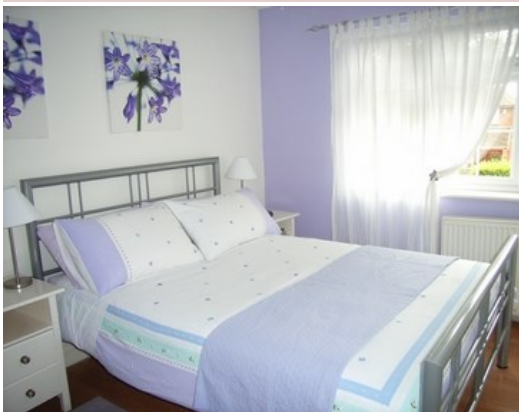

Room rates (per room per night):

Single £37.00, Twin £57.00, Family and Apartment £77.00

Phone: 01494 474747

Visit: www.buckinghamhoteluk.com

Bed and Breakfast, Self Catering and Caravan Park

Red Barn Farm (3 miles)

Rates: Please contact owners direct.

Phone: 07737287485

Visit: www.countryhousemarlow.co.uk

Bed and Breakfast

Squirrel House (2 miles)

129 New Road, High Wycombe, HP12 4RH

Relax in the comfortable lounge or watch Sky TV in your room. Off road parking provided. Continental breakfast included. Full English breakfast an additional £3.50.

Room rates (per night): Single (1) £40, Double (1) from £50 and Twin (1) from £60

Phone: 01494 520709

Visit: www.squirrelhouse.co.uk

Sue Simmons (3 miles)

61 Hill Farm Road, Marlow Bottom, SL7 3LX

Pretty cottage house in quiet area opposite countryside. Homely atmosphere and friendly welcome. Breakfast included.